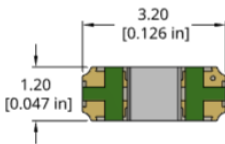

SUMMARY LIST OF SMD LEDs:
REVERSE MOUNT CHIPLED & PLCC

1205 QBLP655R

1205 QBLP655R
Bi or Tri-Color

1208 QBLP653R

1208 QBLP653R
Bi or Tri-Color

3528 QBLP670R

3528 QBLP677R
Bi or Tri-Color

Visible

405nm

680nm

Infrared

680nm

950nm