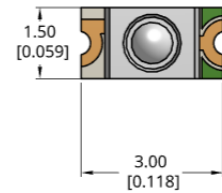

1208 QBLP653