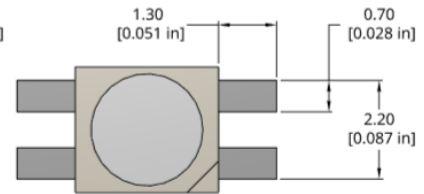

SUMMARY LIST OF SMD LEDs:
REVERSE MOUNT CHIPLED & PLCC

1205 QBLP655R

1205 QBLP655R
Bi or Tri-Color

1208 QBLP653R

1208 QBLP653R
Bi or Tri-Color

3528 QBLP670R

3528 QBLP677R
Bi or Tri-Color

Visible

405nm

680nm

Infrared

680nm

950nm