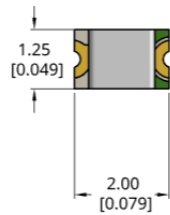

1208 QBLP653