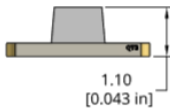

SUMMARY LIST OF SMD LEDs:
REVERSE MOUNT CHIPLED & PLCC

1205 QBLP655R

1205 QBLP655R
Bi or Tri-Color

1208 QBLP653R

1208 QBLP653R
Bi or Tri-Color

3528 QBLP670R

3528 QBLP677R
Bi or Tri-Color

Visible

405nm

680nm

Infrared

680nm

950nm