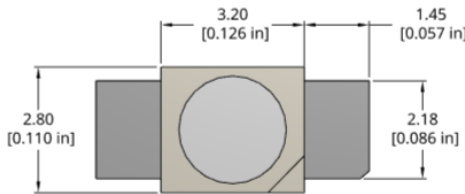

SUMMARY LIST OF SMD LEDs:
REVERSE MOUNT CHIPLED & PLCC

1205 QBLP655R

1205 QBLP655R
Bi or Tri-Color

1208 QBLP653R

1208 QBLP653R
Bi or Tri-Color

3528 QBLP670R

3528 QBLP677R
Bi or Tri-Color

Visible

405nm

680nm

Infrared

680nm

950nm