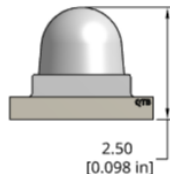

SUMMARY LIST OF SMD LEDs:
REVERSE MOUNT CHIPLED & PLCC

1205 QBLP655R

1205 QBLP655R
Bi or Tri-Color

1208 QBLP653R

1208 QBLP653R
Bi or Tri-Color

3528 QBLP670R

3528 QBLP677R
Bi or Tri-Color

Visible

405nm

680nm

Infrared

680nm

950nm