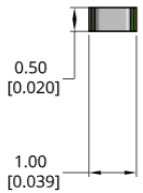

1208 QBLP653