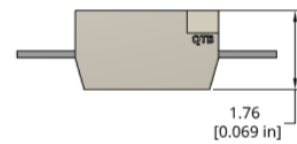

SUMMARY LIST OF SMD LEDs:
REVERSE MOUNT CHIPLED & PLCC

1205 QBLP655R

1205 QBLP655R
Bi or Tri-Color

1208 QBLP653R

1208 QBLP653R
Bi or Tri-Color

3528 QBLP670R

3528 QBLP677R
Bi or Tri-Color

Visible

405nm

680nm

Infrared

680nm

950nm