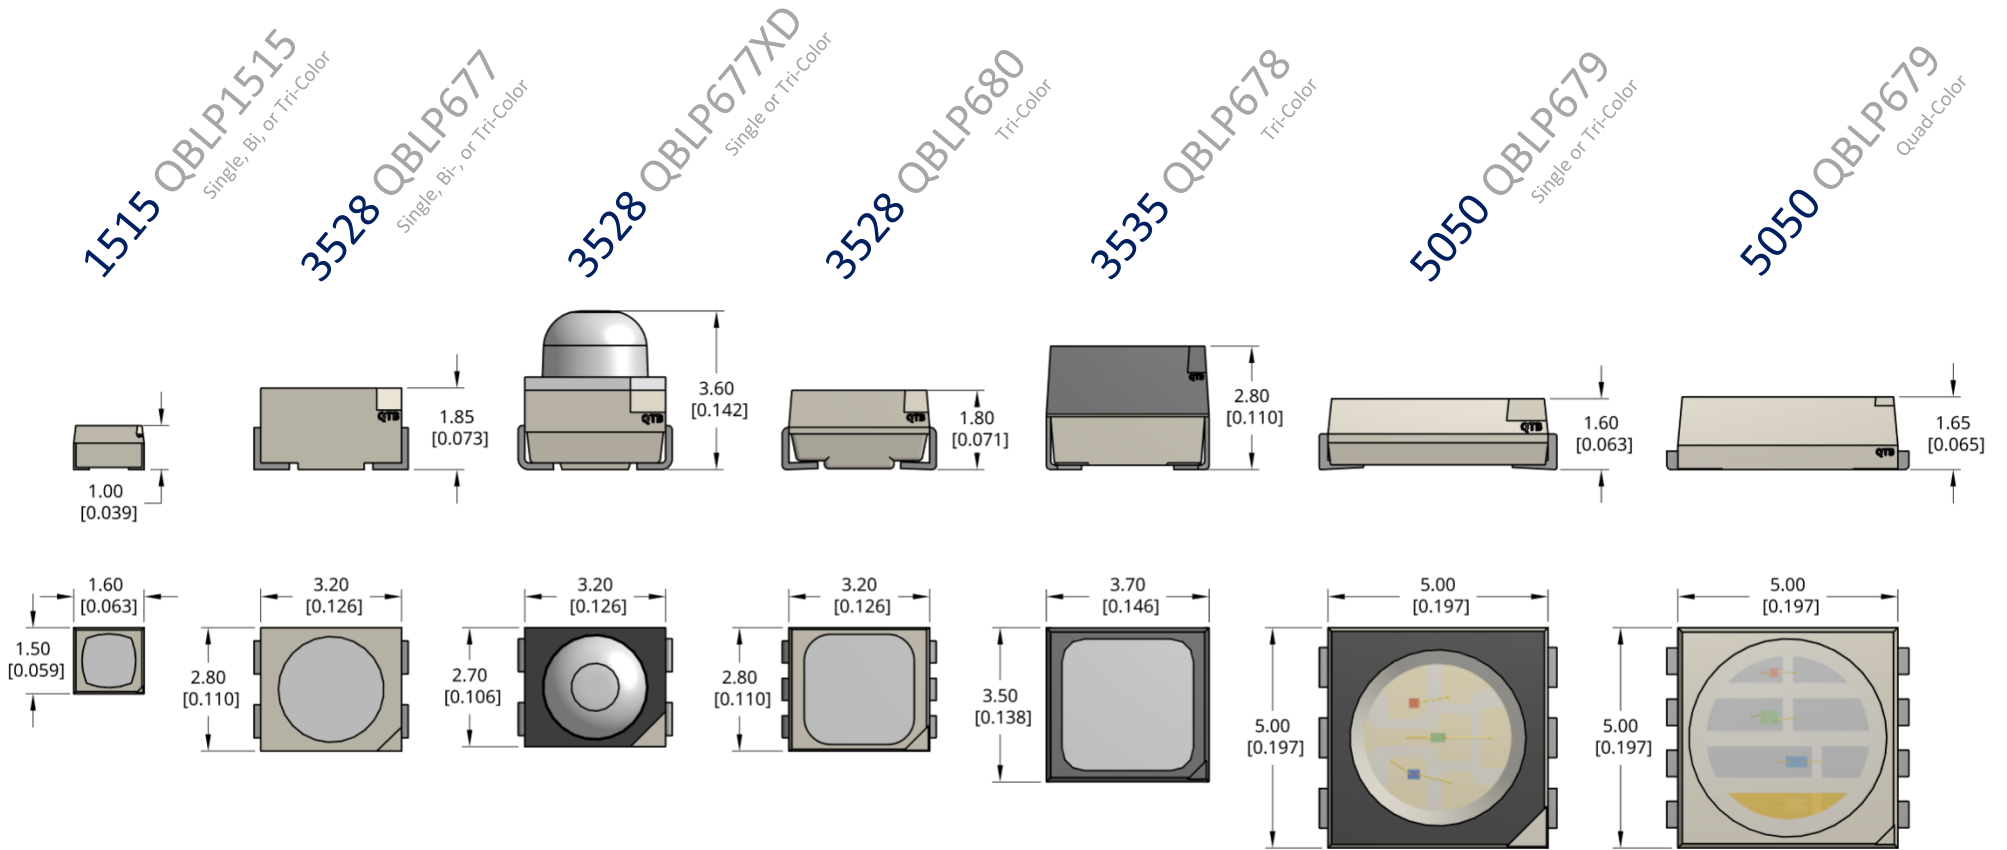

QTB

SUMMARY LIST OF SMD LEDs: TOP MOUNT PLCC, MULTI-COLOR

Visible