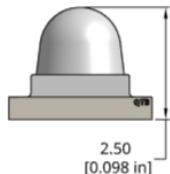

SUMMARY LIST OF SMD LEDs:
REVERSE MOUNT CHIPLED & PLCC

1205 QBLP655R

1205 QBLP655R
Bi or Tri-Color

1208 QBLP653R

1208 QBLP653R
Bi or Tri-Color

3528 QBLP670R

3528 QBLP677R
Bi or Tri-Color

Visible

405nm

680nm

Infrared

680nm

950nm