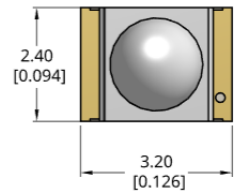

1208 QBLP653