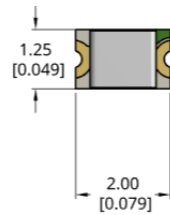

1208 QBLP653