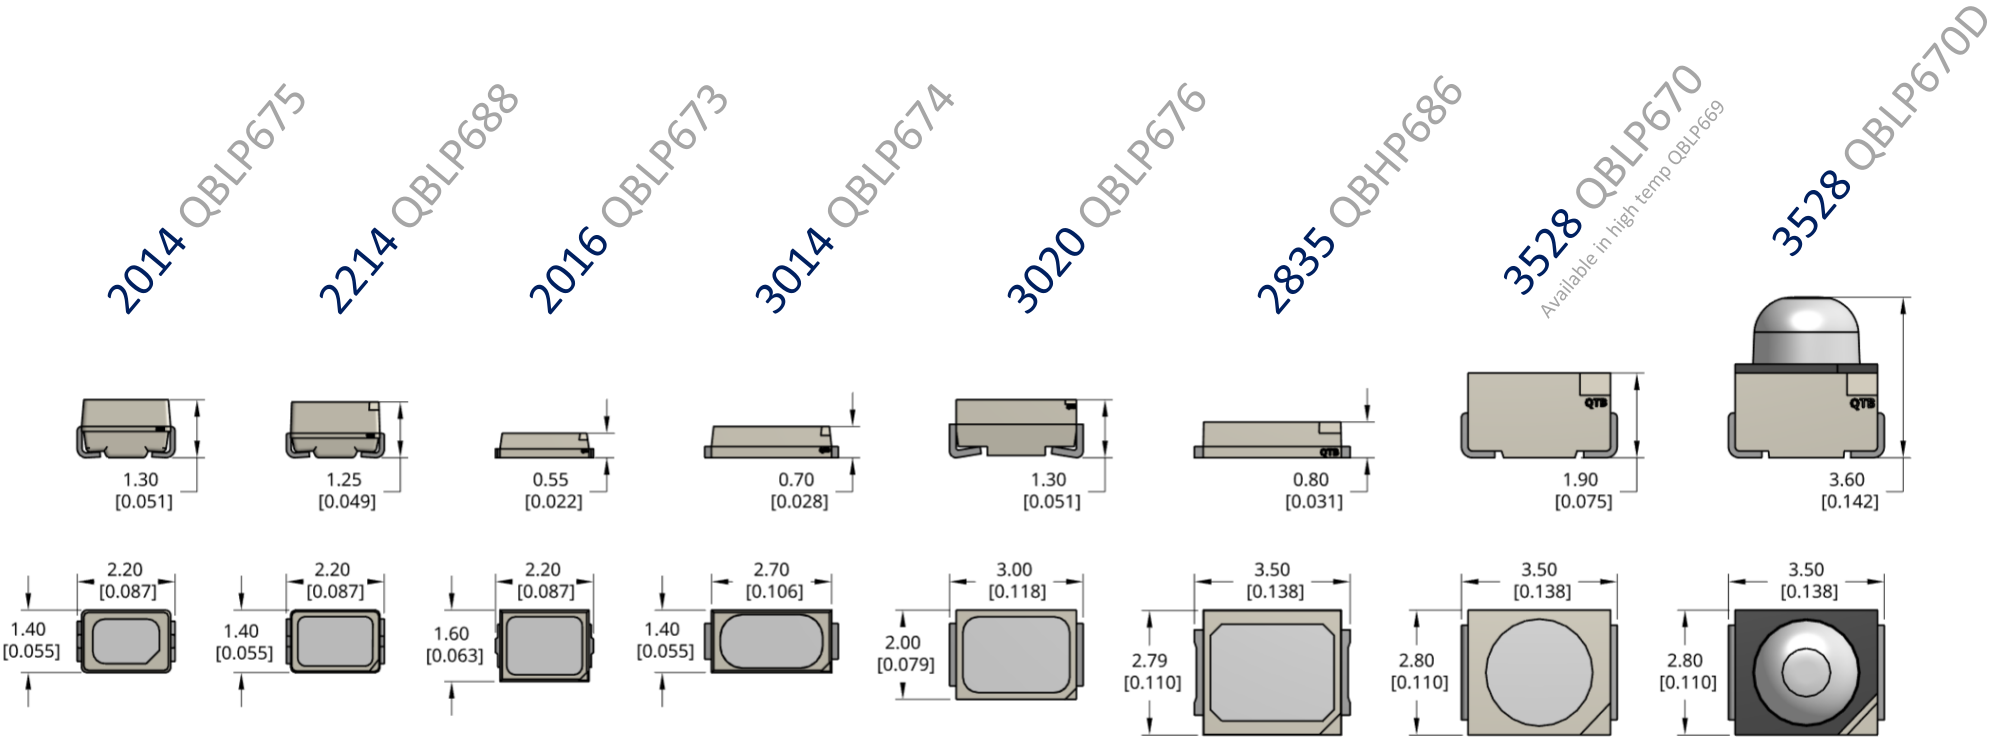

950nm

SUMMARY LIST OF SMD LEDs:  
TOP-VIEW CHIPLED, MULTI-COLOR

SUMMARY LIST OF SMD LEDs:  
TOP MOUNT PLCC, SINGLE COLOR

Visible

405nm

680nm

Infrared

680nm