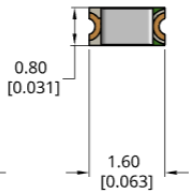

1208 QBLP653