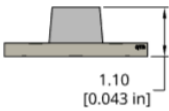

SUMMARY LIST OF SMD LEDs:
REVERSE MOUNT CHIPLED & PLCC

1205 QBLP655R

1205 QBLP655R
Bi or Tri-Color

1208 QBLP653R

1208 QBLP653R
Bi or Tri-Color

3528 QBLP670R

3528 QBLP677R
Bi or Tri-Color

Visible

405nm

680nm

Infrared

680nm

950nm