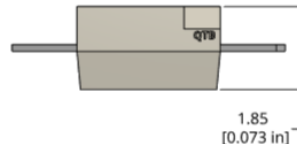

SUMMARY LIST OF SMD LEDs:
REVERSE MOUNT CHIPLED & PLCC

1205 QBLP655R

1205 QBLP655R
Bi or Tri-Color

1208 QBLP653R

1208 QBLP653R
Bi or Tri-Color

3528 QBLP670R

3528 QBLP677R
Bi or Tri-Color

Visible

405nm

680nm

Infrared

680nm

950nm