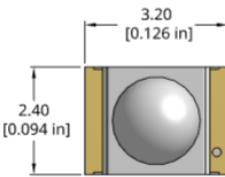

SUMMARY LIST OF SMD LEDs:
REVERSE MOUNT CHIPLED & PLCC

1205 QBLP655R

1205 QBLP655R
Bi or Tri-Color

1208 QBLP653R

1208 QBLP653R
Bi or Tri-Color

3528 QBLP670R

3528 QBLP677R
Bi or Tri-Color

Visible

405nm

680nm

Infrared

680nm

950nm