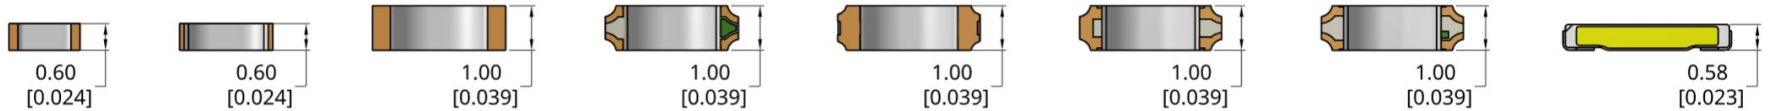

SUMMARY LIST OF SMD LEDs:
SIDEVIEW CHIPLED & PLCC

0602 QBLP617

0802 QBLP612

1204 QBLP613

1204 QBLP613
Bi-Color

1206 QBLP615

1206 QBLP615
Bi-Color

1206 QBLP615
Tri-Color

3802 QBLP616