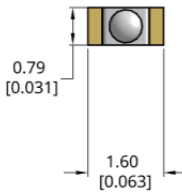

1208 QBLP653