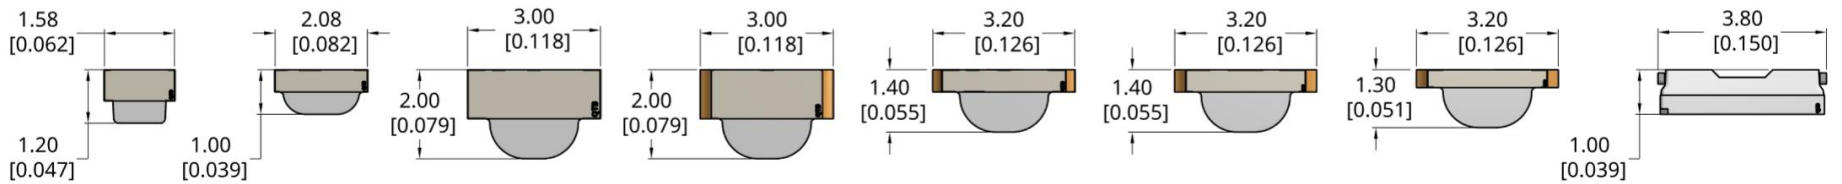

SUMMARY LIST OF SMD LEDs:
SIDEVIEW CHIPLED & PLCC

0602 QBLP617

0802 QBLP612

1204 QBLP613

1204 QBLP613
Bi-Color

1206 QBLP615

1206 QBLP615
Bi-Color

1206 QBLP615
Tri-Color

3802 QBLP616