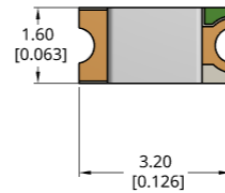

1208 QBLP653