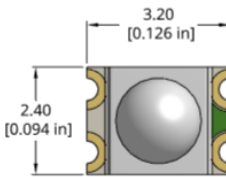

SUMMARY LIST OF SMD LEDs:
REVERSE MOUNT CHIPLED & PLCC

1205 QBLP655R

1205 QBLP655R
Bi or Tri-Color

1208 QBLP653R

1208 QBLP653R
Bi or Tri-Color

3528 QBLP670R

3528 QBLP677R
Bi or Tri-Color

Visible

405nm

680nm

Infrared

680nm

950nm