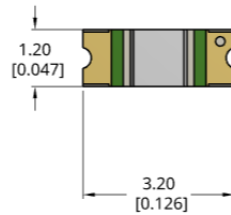

1208 QBLP653