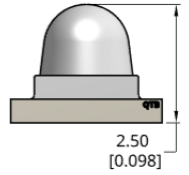

1208 QBLP653