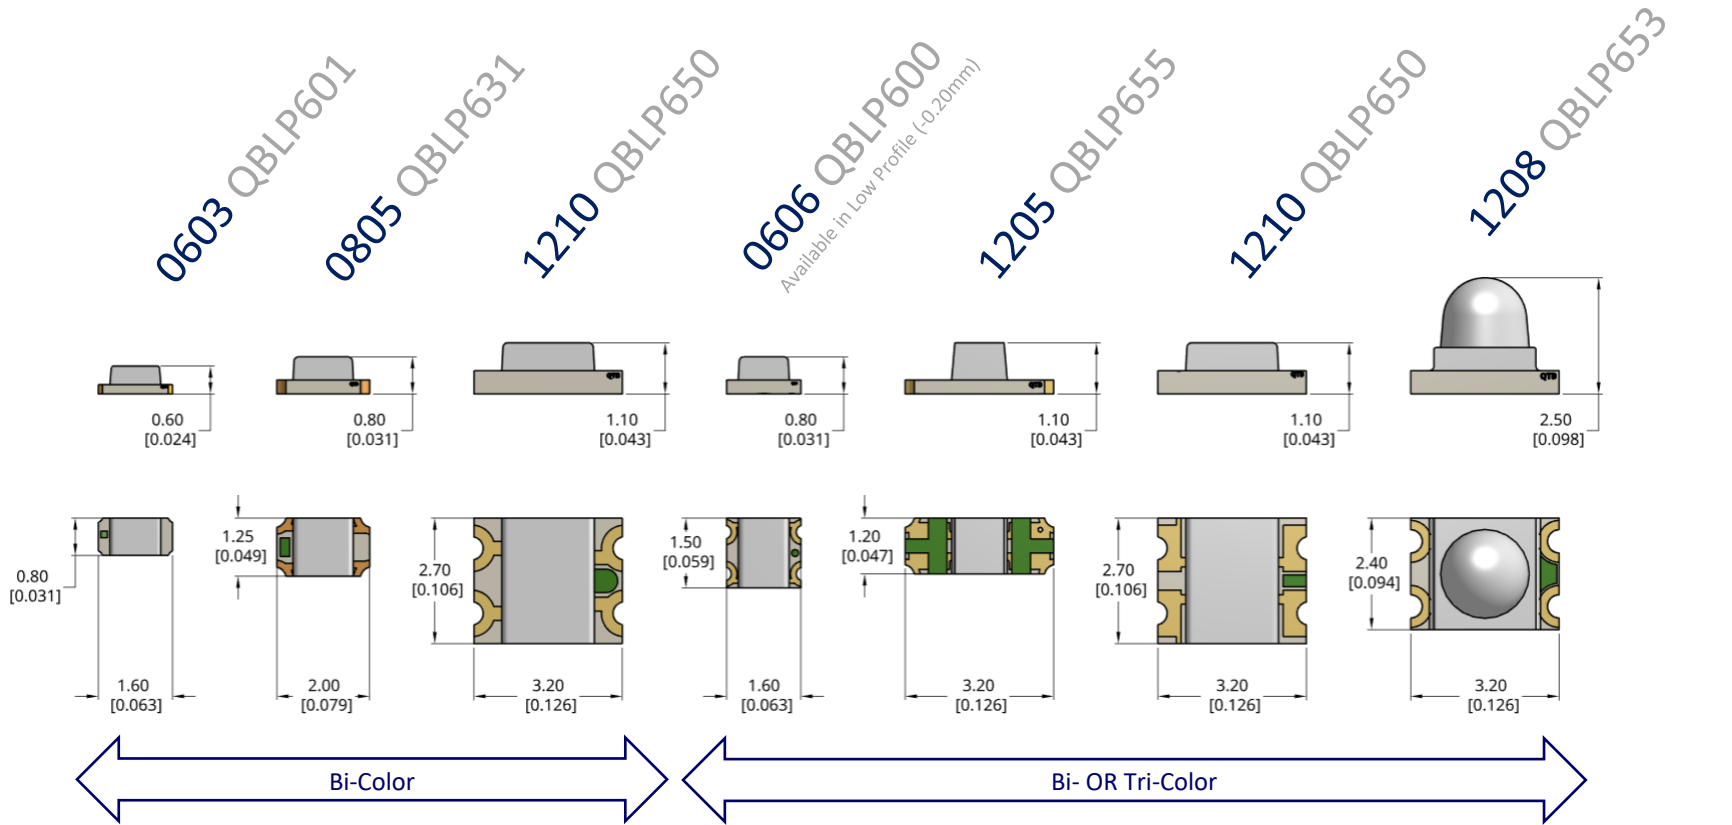

SUMMARY LIST OF SMD LEDs:  
TOP-VIEW CHIPLED, SINGLE COLOR

0402 QBLP595

0603 QBLP601D

0603 QBLP601  
Available in Low Profile (-0.20mm)

0805 QBLP630

0805 QBLP631

1205 QBLP651

1206 QBLP655

950nm

SUMMARY LIST OF SMD LEDs:  
TOP-VIEW CHIPLED, MULTI-COLOR

SUMMARY LIST OF SMD LEDs:  
TOP MOUNT PLCC, SINGLE COLOR

Visible

405nm

680nm

Infrared

680nm