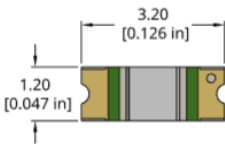

SUMMARY LIST OF SMD LEDs:
REVERSE MOUNT CHIPLED & PLCC

1205 QBLP655R

1205 QBLP655R
Bi or Tri-Color

1208 QBLP653R

1208 QBLP653R
Bi or Tri-Color

3528 QBLP670R

3528 QBLP677R
Bi or Tri-Color

Visible

405nm

680nm

Infrared

680nm

950nm